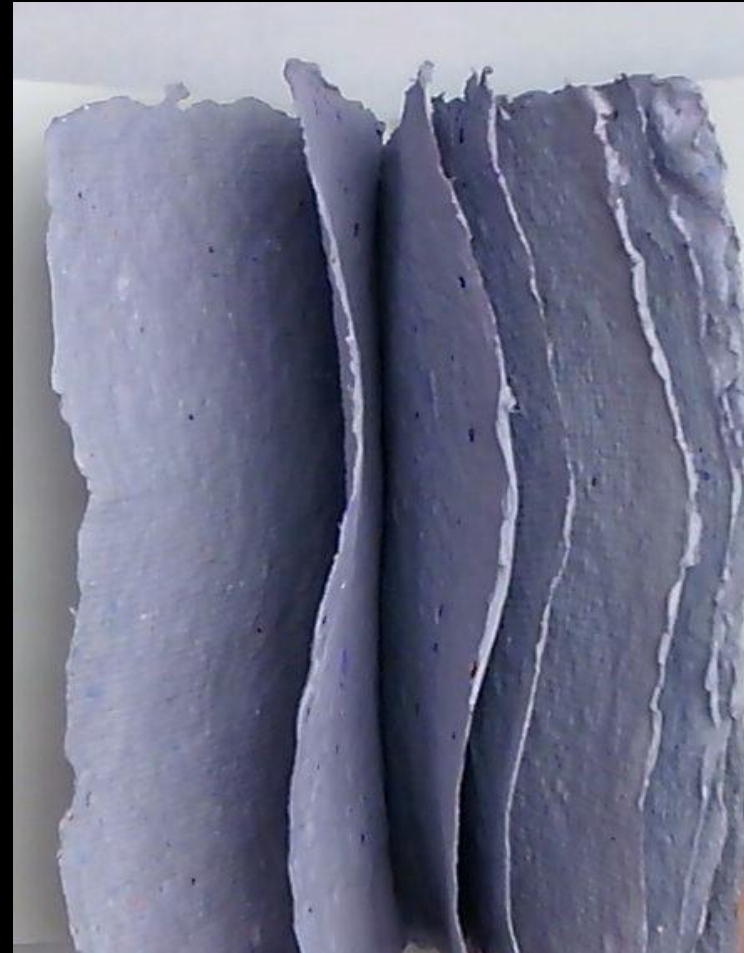

Example of pages & binding

All products are created by Jennifer Lock / www.CreativeRouteStudio.com